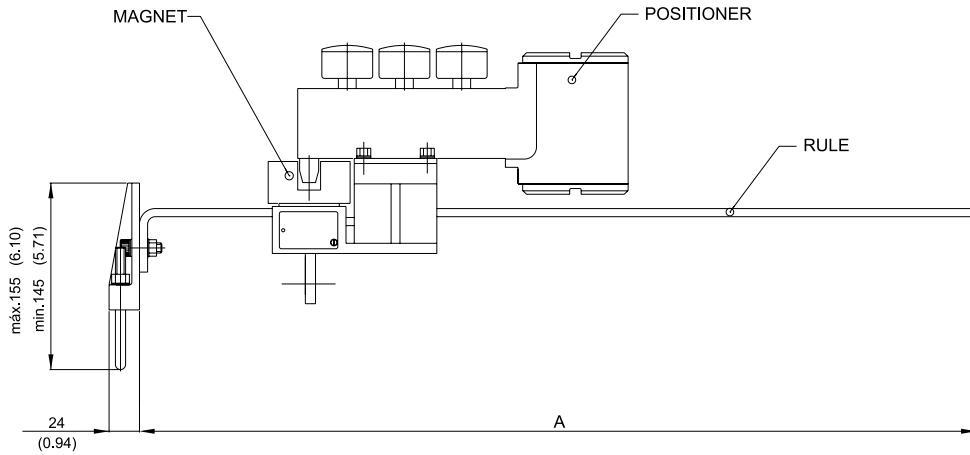

### Technical Specifications

- For use in ISO6431 serie cylinders.
- 100 mm to 1000 mm cylinder and ruler strokes.
- 63 mm to 160 mm cylinders diameters.
- Carbon and stainless steel materials.

Note: The cylinder and the positioner are not included in BFY-CL.

The dimensions are in mm (in)

**BFY-CL (INOX)**  
FOR CYLINDER WITH DIAMETERS:  
63, 80, 100, 125 and 160 mm

RULER STROKE	"A" Dimensions = RULER TYPES	
	LENGHT	
	Millimeters	Inches
100	260	10.24
125	290	11.42
160	335	13.19
200	383	15.08
250	440	17.32
320	524	20.63
400	659	25.94
500	740	29.13
630	935	36.80
800	1119	44.05
1000	1375	54.13