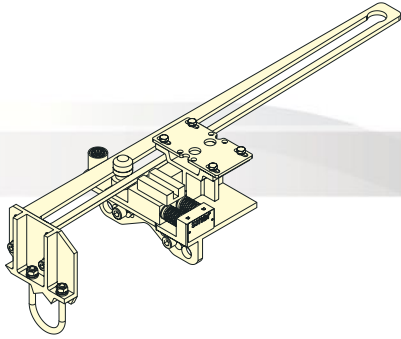

# **BFY-CL**

**COUPLING DEVICE**

- **Easy installation**
- **Available in carbon and stainless steel**
- **Diagnostics through the FY family positioner**
- **Applications diversity**

**smar**

BFY-CL is a coupling device for the FY family of Smar positioners, designed for applications in several different models of final control elements.

BFY-CL attends to the needs of modulating controls for processes requiring strokes longer than 100 mm in the final control element.

The operation principle of BFY-CL is based on the oblique split rule, reducing a original long stroke to a short one, orthogonal to the original travel.

The BFY applications are many. From the modulation in control cylinders of long stroke to acting as floodgates of high capacity.

The BFY-CL is used with the FY301 / FY302 / FY303 / FY400 Smar positioners – presented in HART®/4-20 mA, FOUNDATION fieldbus™ and PROFIBUS PA communication protocol versions.

### Technical Specifications

- For use in ISO6431 serie cylinders.
- 100 mm to 1000 mm cylinder and ruler strokes.
- 63 mm to 160 mm cylinders diameters.
- Carbon and stainless steel materials.

Note: The cylinder and the positioner are not included in BFY-CL.