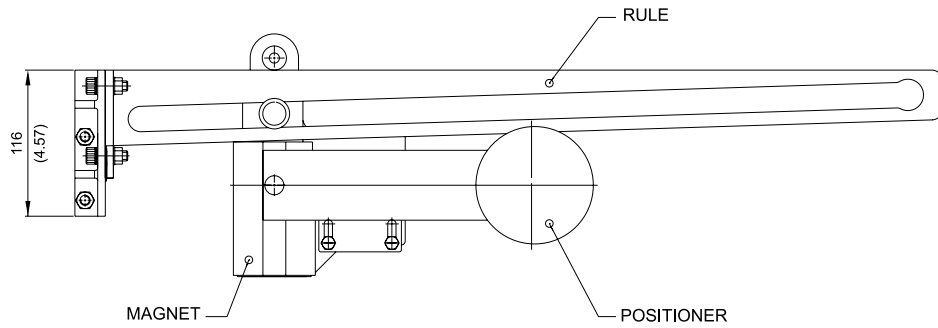

### Technical Specifications

- For use in ISO6431 serie cylinders.
- 100 mm to 1000 mm cylinder and ruler strokes.
- 63 mm to 160 mm cylinders diameters.
- Carbon and stainless steel materials.

Note: The cylinder and the positioner are not included in BFY-CL.

The dimensions are in mm (in)

**BFY-CL (INOX)**  
FOR CYLINDER WITH DIAMETERS:  
63, 80, 100, 125 and 160 mm

RULER STROKE	"A" Dimensions = RULER TYPES	
	LENGHT	
	Millimeters	Inches
100	260	10.24
125	290	11.42
160	335	13.19
200	383	15.08
250	440	17.32
320	524	20.63
400	659	25.94
500	740	29.13
630	935	36.80
800	1119	44.05
1000	1375	54.13