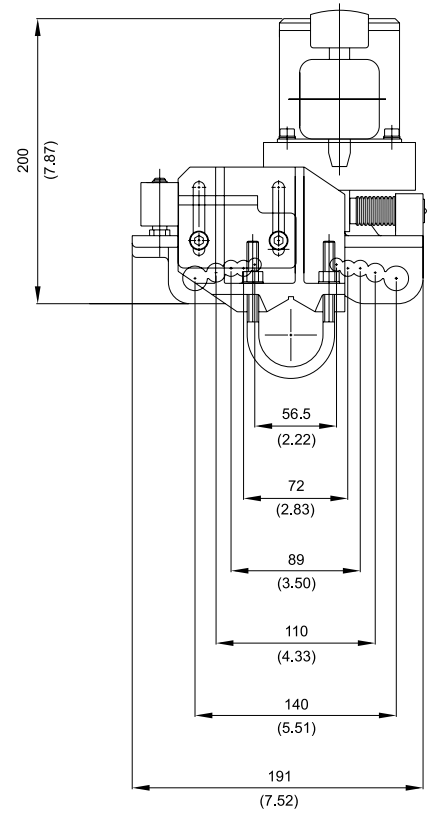

### Technical Specifications

- For use in ISO6431 serie cylinders.
- 100 mm to 1000 mm cylinder and ruler strokes.
- 63 mm to 160 mm cylinders diameters.
- Carbon and stainless steel materials.

Note: The cylinder and the positioner are not included in BFY-CL.

### BFY-CL Weight

Stroke (mm)	Total Weight (grams)	
	Carbon Steel	Stainless Steel
100	2.230	4.030
125	2.270	4.070
160	2.350	4.150
200	2.410	4.210
250	2.530	4.330
320	2.650	4.450
400	2.840	4.640
500	2.890	4.690
630	3.210	5.010
800	3.430	5.230
1000	3.760	5.560

The dimensions are in mm (in)

**BFY-CL (INOX)**  
FOR CYLINDER WITH DIAMETERS:  
63, 80, 100, 125 and 160 mm

RULER STROKE	"A" Dimensions = RULER TYPES	
	LENGHT	
	Millimeters	Inches
100	260	10.24
125	290	11.42
160	335	13.19
200	383	15.08
250	440	17.32
320	524	20.63
400	659	25.94
500	740	29.13
630	935	36.80
800	1119	44.05
1000	1375	54.13

**"L" DETAIL - BFY-CL (SAE-1020)**  
FOR CYLINDERS WITH DIAMETERS:  
63, 100 and 160 mm

**"M" DETAIL - BFY-CL (SAE-1020)**  
FOR CYLINDERS WITH DIAMETERS:  
80 and 125 mm

**BFY - CL (SAE-1020)**

BFY-CL	
COD.	STROKE
1	100 mm
2	125 mm
3	160 mm
4	200 mm
5	250 mm
6	320 mm
7	400 mm
8	500 mm
9	630 mm
A	800 mm
B	1000 mm
Z	Special – See Notes
COD.	MATERIAL
C	Carbon Steel SAE 1020
I	Stainless Steel 316
COD.	CYLINDER DIAMETER
1	63 mm
2	80 mm
3	100 mm
4	125 mm
5	160 mm