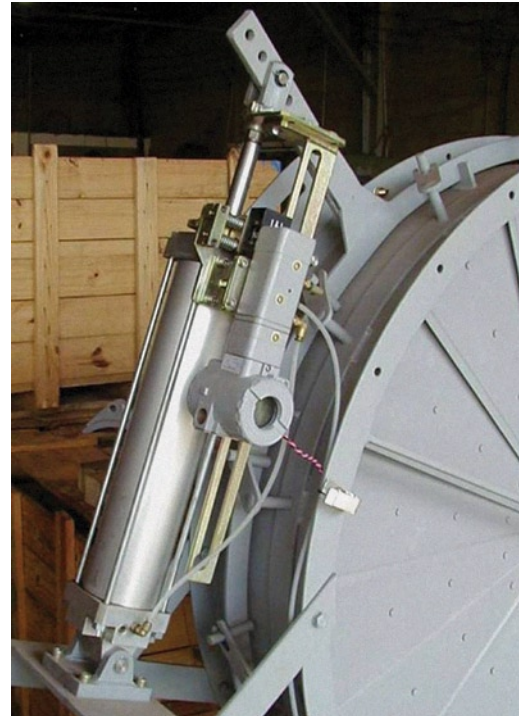

# **BFY-CL**

**COUPLING DEVICE**

- **Easy installation**
- **Available in carbon and stainless steel**
- **Diagnostics through the FY family positioner**
- **Applications diversity**

**smar**

BFY-CL is a coupling device for the FY family of Smar positioners, designed for applications in several different models of final control elements.

BFY-CL attends to the needs of modulating controls for processes requiring strokes longer than 100 mm in the final control element.

The operation principle of BFY-CL is based on the oblique split rule, reducing a original long stroke to a short one, orthogonal to the original travel.

The BFY applications are many. From the modulation in control cylinders of long stroke to acting as floodgates of high capacity.

The BFY-CL is used with the FY301 / FY302 / FY303 / FY400 Smar positioners – presented in HART®/4-20 mA, FOUNDATION fieldbus™ and PROFIBUS PA communication protocol versions.

- Easy installation;
- Available in carbon and stainless steel;
- Diagnostics through the FY family positioner;
- Applications diversity.