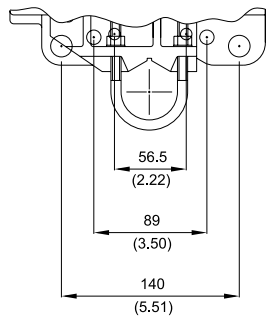

### Technical Specifications

- For use in ISO6431 serie cylinders.
- 100 mm to 1000 mm cylinder and ruler strokes.
- 63 mm to 160 mm cylinders diameters.
- Carbon and stainless steel materials.

Note: The cylinder and the positioner are not included in BFY-CL.

### BFY-CL Weight

Stroke (mm)	Total Weight (grams)	
	Carbon Steel	Stainless Steel
100	2.230	4.030
125	2.270	4.070
160	2.350	4.150
200	2.410	4.210
250	2.530	4.330
320	2.650	4.450
400	2.840	4.640
500	2.890	4.690
630	3.210	5.010
800	3.430	5.230
1000	3.760	5.560

The dimensions are in mm (in)

**BFY-CL (INOX)**  
FOR CYLINDER WITH DIAMETERS:  
63, 80, 100, 125 and 160 mm

RULER STROKE	"A" Dimensions = RULER TYPES	
	LENGHT	
	Millimeters	Inches
100	260	10.24
125	290	11.42
160	335	13.19
200	383	15.08
250	440	17.32
320	524	20.63
400	659	25.94
500	740	29.13
630	935	36.80
800	1119	44.05
1000	1375	54.13

**"L" DETAIL - BFY-CL (SAE-1020)**  
FOR CYLINDERS WITH DIAMETERS:  
63, 100 and 160 mm

**"M" DETAIL - BFY-CL (SAE-1020)**  
FOR CYLINDERS WITH DIAMETERS:  
80 and 125 mm

**BFY - CL (SAE-1020)**

BFY-CL	
COD.	STROKE
1	100 mm
2	125 mm
3	160 mm
4	200 mm
5	250 mm
6	320 mm
7	400 mm
8	500 mm
9	630 mm
A	800 mm
B	1000 mm
Z	Special – See Notes
COD.	MATERIAL
C	Carbon Steel SAE 1020
I	Stainless Steel 316
COD.	CYLINDER DIAMETER
1	63 mm
2	80 mm
3	100 mm
4	125 mm
5	160 mm