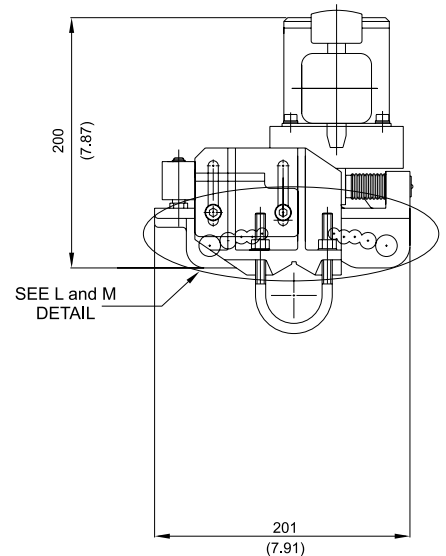

### Technical Specifications

- For use in ISO6431 serie cylinders.
- 100 mm to 1000 mm cylinder and ruler strokes.
- 63 mm to 160 mm cylinders diameters.
- Carbon and stainless steel materials.

Note: The cylinder and the positioner are not included in BFY-CL.

### BFY-CL Weight

Stroke (mm)	Total Weight (grams)	
	Carbon Steel	Stainless Steel
100	2.230	4.030
125	2.270	4.070
160	2.350	4.150
200	2.410	4.210
250	2.530	4.330
320	2.650	4.450
400	2.840	4.640
500	2.890	4.690
630	3.210	5.010
800	3.430	5.230
1000	3.760	5.560

The dimensions are in mm (in)

**BFY-CL (INOX)**  
FOR CYLINDER WITH DIAMETERS:  
63, 80, 100, 125 and 160 mm

RULER STROKE	"A" Dimensions = RULER TYPES	
	LENGHT	
	Millimeters	Inches
100	260	10.24
125	290	11.42
160	335	13.19
200	383	15.08
250	440	17.32
320	524	20.63
400	659	25.94
500	740	29.13
630	935	36.80
800	1119	44.05
1000	1375	54.13

**"L" DETAIL - BFY-CL (SAE-1020)**  
FOR CYLINDERS WITH DIAMETERS:  
63, 100 and 160 mm

**"M" DETAIL - BFY-CL (SAE-1020)**  
FOR CYLINDERS WITH DIAMETERS:  
80 and 125 mm

**BFY - CL (SAE-1020)**

BFY-CL	
COD.	STROKE
1	100 mm
2	125 mm
3	160 mm
4	200 mm
5	250 mm
6	320 mm
7	400 mm
8	500 mm
9	630 mm
A	800 mm
B	1000 mm
Z	Special – See Notes
COD.	MATERIAL
C	Carbon Steel SAE 1020
I	Stainless Steel 316
COD.	CYLINDER DIAMETER
1	63 mm
2	80 mm
3	100 mm
4	125 mm
5	160 mm