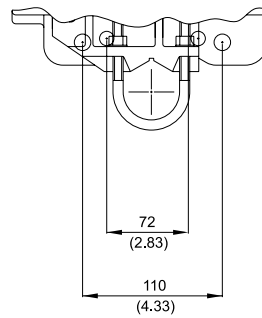

### Technical Specifications

- For use in ISO6431 serie cylinders.
- 100 mm to 1000 mm cylinder and ruler strokes.
- 63 mm to 160 mm cylinders diameters.
- Carbon and stainless steel materials.

Note: The cylinder and the positioner are not included in BFY-CL.

### BFY-CL Weight

Stroke (mm)	Total Weight (grams)	
	Carbon Steel	Stainless Steel
100	2.230	4.030
125	2.270	4.070
160	2.350	4.150
200	2.410	4.210
250	2.530	4.330
320	2.650	4.450
400	2.840	4.640
500	2.890	4.690
630	3.210	5.010
800	3.430	5.230
1000	3.760	5.560

The dimensions are in mm (in)

**BFY-CL (INOX)**  
FOR CYLINDER WITH DIAMETERS:  
63, 80, 100, 125 and 160 mm

RULER STROKE	"A" Dimensions = RULER TYPES	
	LENGHT	
	Millimeters	Inches
100	260	10.24
125	290	11.42
160	335	13.19
200	383	15.08
250	440	17.32
320	524	20.63
400	659	25.94
500	740	29.13
630	935	36.80
800	1119	44.05
1000	1375	54.13

**"L" DETAIL - BFY-CL (SAE-1020)**  
FOR CYLINDERS WITH DIAMETERS:  
63, 100 and 160 mm

**"M" DETAIL - BFY-CL (SAE-1020)**  
FOR CYLINDERS WITH DIAMETERS:  
80 and 125 mm

**BFY - CL (SAE-1020)**

BFY-CL	
COD.	STROKE
1	100 mm
2	125 mm
3	160 mm
4	200 mm
5	250 mm
6	320 mm
7	400 mm
8	500 mm
9	630 mm
A	800 mm
B	1000 mm
Z	Special – See Notes
COD.	MATERIAL
C	Carbon Steel SAE 1020
I	Stainless Steel 316
COD.	CYLINDER DIAMETER
1	63 mm
2	80 mm
3	100 mm
4	125 mm
5	160 mm